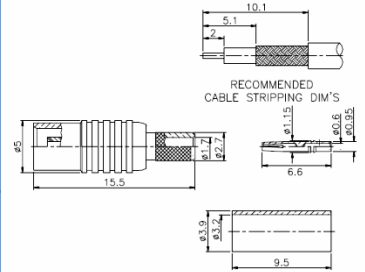

RF CONNECTORS / MCX

RMPC01R

DIMENSIONS

RMCJC01

DIMENSIONS

MCX PLUG
CRIMP
RIGHT ANGLE

MCX JACK
CRIMP
STRAIGHT

RMPC01

DIMENSIONS

RMCJC02

DIMENSIONS

MCX PLUG
CRIMP
STRAIGHT

MCX JACK
CRIMP
STRAIGHT

RMPCS01R

DIMENSIONS

RMCJS01

DIMENSIONS

MCX PLUG
SOLDER
STRAIGHT

MCX JACK
SOLDER
STRAIGHT

RMPCS01

DIMENSIONS

RMCJCB01

DIMENSIONS

MCX PLUG
SOLDER
STRAIGHT