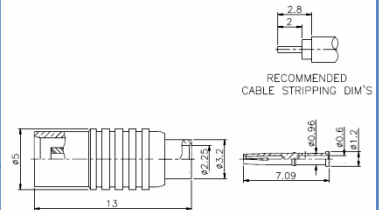

RF CONNECTORS / MCX

RMPC01R

DIMENSIONS

RMCJC01

DIMENSIONS

MCX PLUG
CRIMP
RIGHT ANGLE

MCX JACK
CRIMP
STRAIGHT

RMPC01

DIMENSIONS

RMCJC02

DIMENSIONS

MCX PLUG
CRIMP
STRAIGHT

MCX JACK
CRIMP
STRAIGHT

RMPCS01R

DIMENSIONS

RMCJS01

DIMENSIONS

MCX PLUG
SOLDER
STRAIGHT

MCX JACK
SOLDER
STRAIGHT

RMPCS01

DIMENSIONS

RMCJCB01

DIMENSIONS

MCX PLUG
SOLDER
STRAIGHT