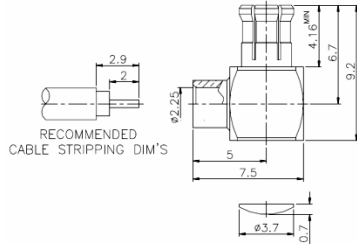

RF CONNECTORS / MCX

RMPC01R

DIMENSIONS

RMCJC01

DIMENSIONS

MCX PLUG
CRIMP
RIGHT ANGLE

MCX JACK
CRIMP
STRAIGHT

RMPC01

DIMENSIONS

RMCJC02

DIMENSIONS

MCX PLUG
CRIMP
STRAIGHT

MCX JACK
CRIMP
STRAIGHT

RMPCS01R

DIMENSIONS

RMCJS01

DIMENSIONS

MCX PLUG
SOLDER
STRAIGHT

MCX JACK
SOLDER
STRAIGHT

RMPCS01

DIMENSIONS

RMCJCB01

DIMENSIONS

MCX PLUG
SOLDER
STRAIGHT