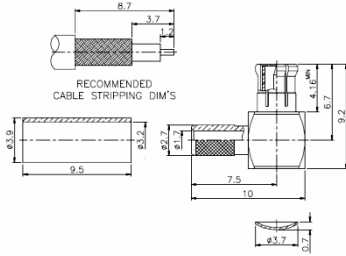

RF CONNECTORS / MCX

RMPC01R

DIMENSIONS

RMCJC01

DIMENSIONS

MCX PLUG
CRIMP
RIGHT ANGLE

MCX JACK
CRIMP
STRAIGHT

RMPC01

DIMENSIONS

RMCJC02

DIMENSIONS

MCX PLUG
CRIMP
STRAIGHT

MCX JACK
CRIMP
STRAIGHT

RMPCS01R

DIMENSIONS

RMCJS01

DIMENSIONS

MCX PLUG
SOLDER
STRAIGHT

MCX JACK
SOLDER
STRAIGHT

RMPCS01

DIMENSIONS

RMCJCB01

DIMENSIONS

MCX PLUG
SOLDER
STRAIGHT