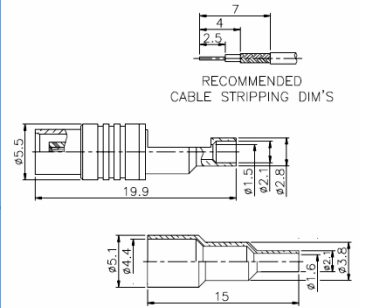

RF CONNECTORS / MCX

RMPC01R

DIMENSIONS

RMCJC01

DIMENSIONS

MCX PLUG
CRIMP
RIGHT ANGLE

MCX JACK
CRIMP
STRAIGHT

RMPC01

DIMENSIONS

RMCJC02

DIMENSIONS

MCX PLUG
CRIMP
STRAIGHT

MCX JACK
CRIMP
STRAIGHT

RMPCS01R

DIMENSIONS

RMCJS01

DIMENSIONS

MCX PLUG
SOLDER
STRAIGHT

MCX JACK
SOLDER
STRAIGHT

RMPCS01

DIMENSIONS

RMCJCB01

DIMENSIONS

MCX PLUG
SOLDER
STRAIGHT