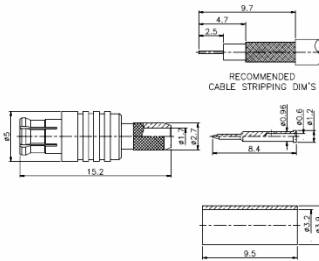

RF CONNECTORS / MCX

RMPC01R

DIMENSIONS

RMCJC01

DIMENSIONS

MCX PLUG
CRIMP
RIGHT ANGLE

MCX JACK
CRIMP
STRAIGHT

RMPC01

DIMENSIONS

RMCJC02

DIMENSIONS

MCX PLUG
CRIMP
STRAIGHT

MCX JACK
CRIMP
STRAIGHT

RMPCS01R

DIMENSIONS

RMCJS01

DIMENSIONS

MCX PLUG
SOLDER
STRAIGHT

MCX JACK
SOLDER
STRAIGHT

RMPCS01

DIMENSIONS

RMCJCB01

DIMENSIONS

MCX PLUG
SOLDER
STRAIGHT